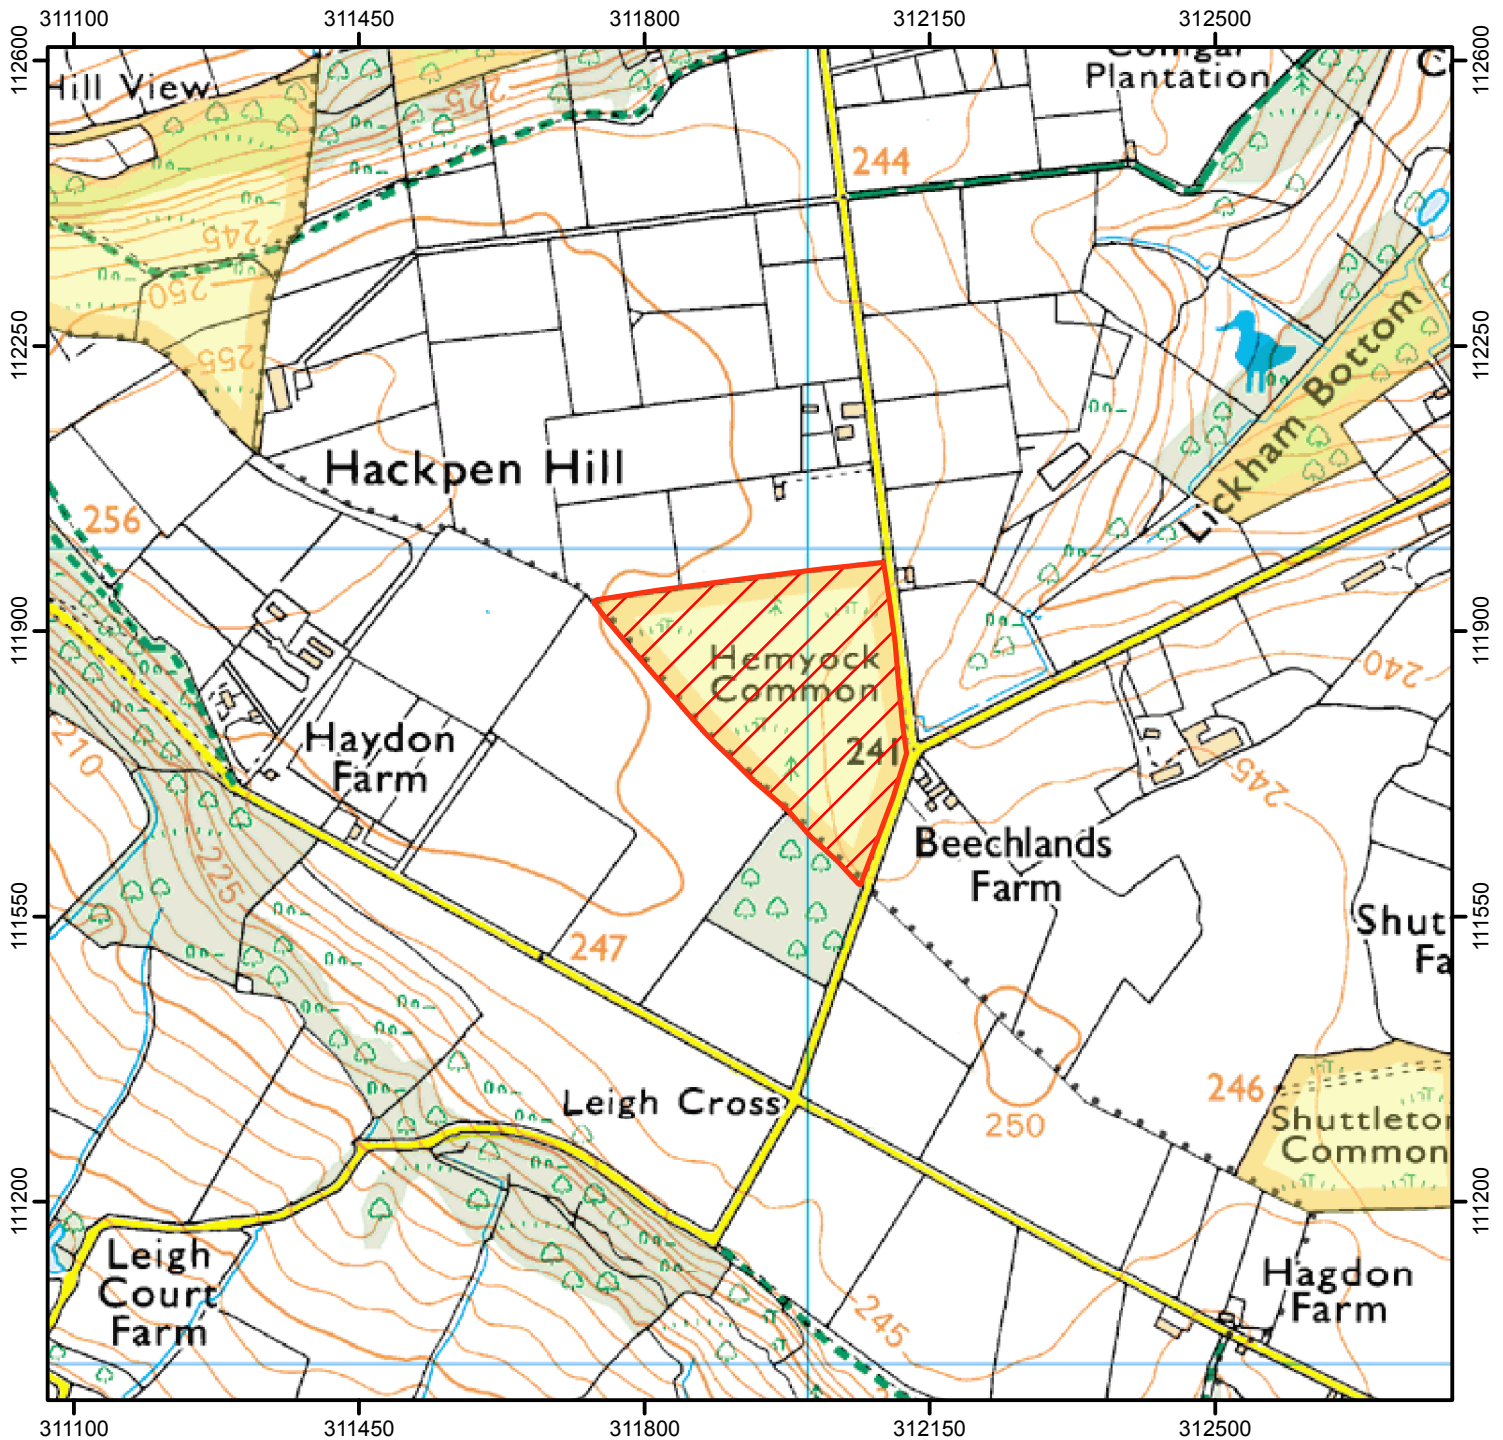

NO OPEN ACCESS

The open access land shown hatched on the map below is temporarily closed when shooting is in progress between

13:00 and 18:00 on the following days:

May 2014 - 03/05/2014, 17/05/2014, 31/05/2014

June 2014 - 14/06/2014, 28/06/2014

July 2014 - 12/07/2014, 26/07/2014

August 2014 - 09/08/2014, 23/08/2014

September 2014 - 06/09/2014, 20/09/2014

October 2014 - 04/10/2014 (between 11:00 & 17:00)

Case Number: 2013036672

This does not affect Public Rights of Way

0 100 200 400
Metres

© Crown Copyright and database right 2013.
Ordnance Survey 100022021

 Restricted Open Access Land

 Open Access Land

For more information call the Open Access Contact Centre on 0845 100 3298
or visit our website at www.naturalengland.org.uk/openaccess