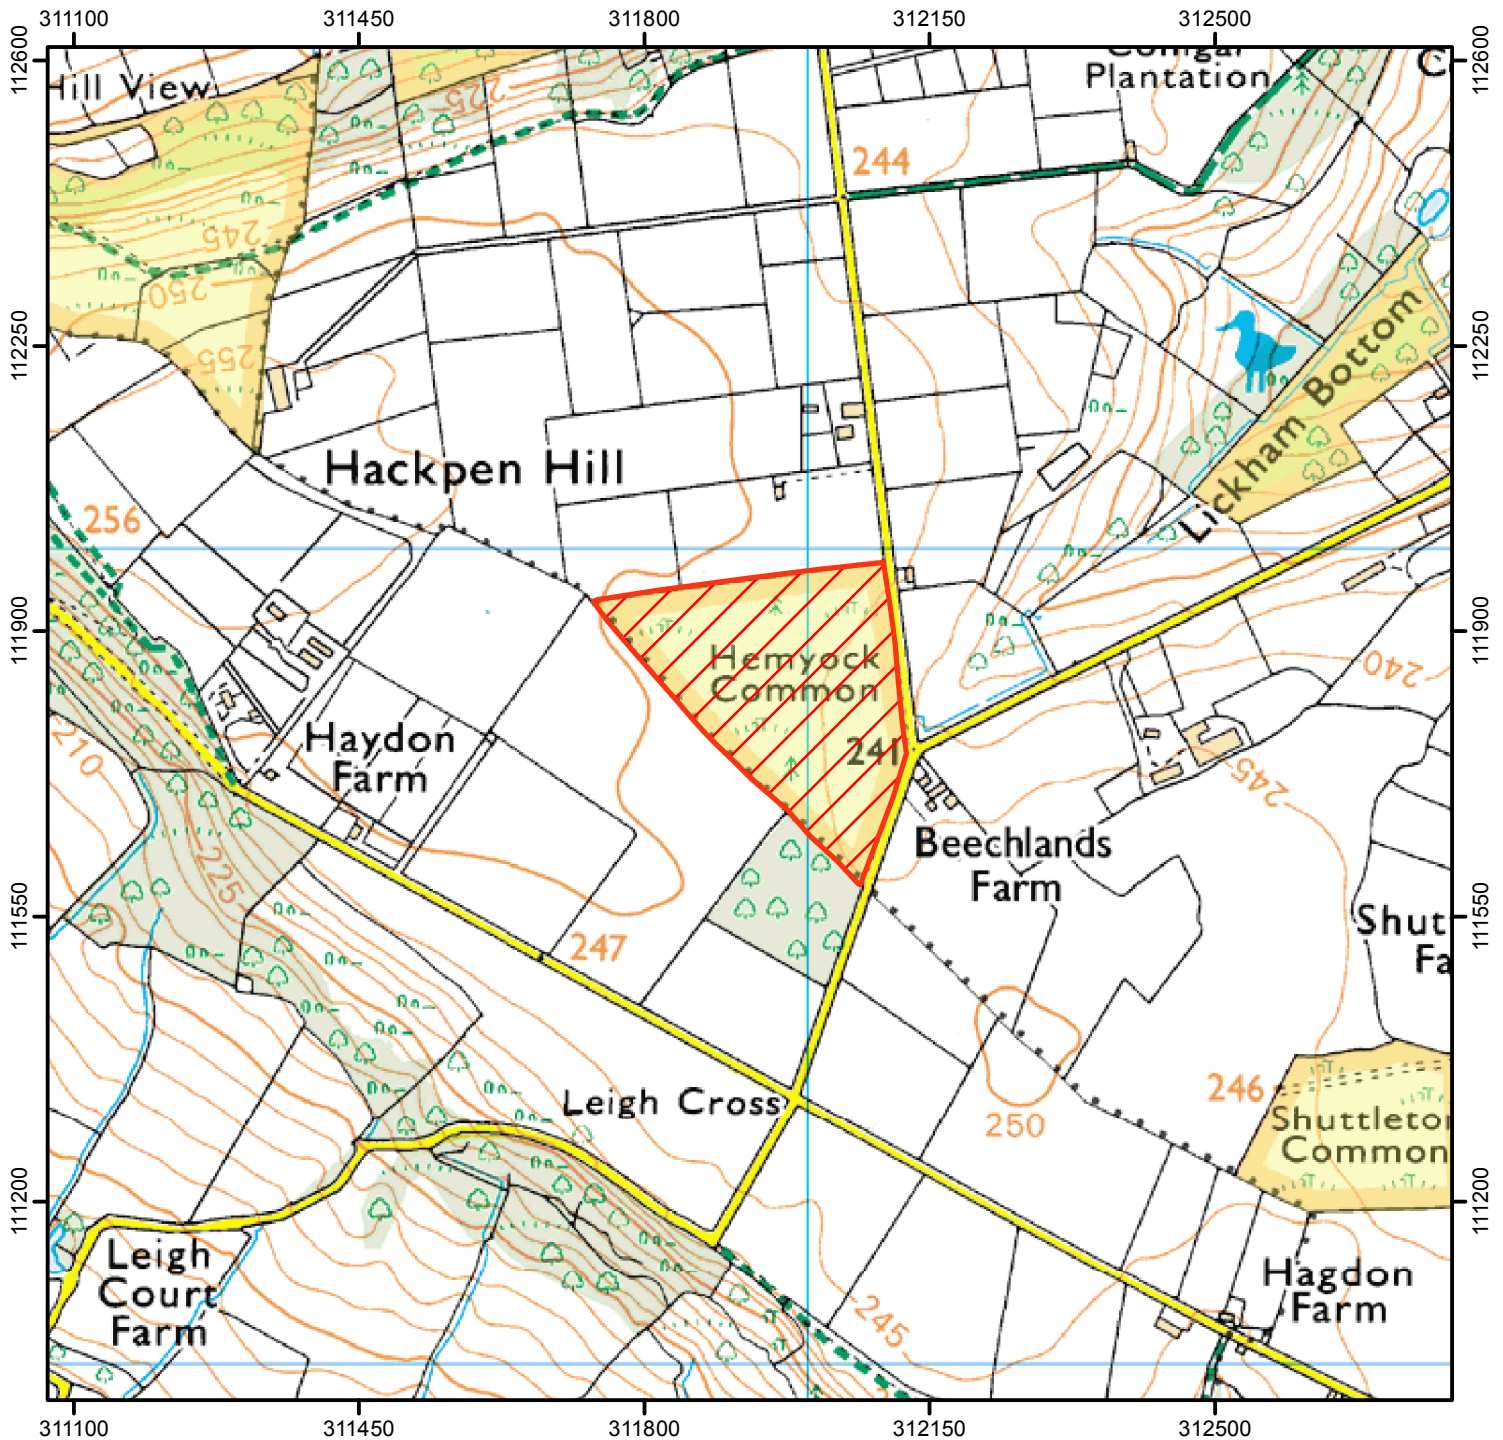

NO OPEN ACCESS

The open access land shown hatched on the map below is temporarily closed when shooting is in progress between 1pm and 6pm on the following days in 2017:

April 29th, May 13th and 27th, June 10th and 24th, July 8th and 22nd, August 5th and 19th

and

on September 2nd when the closure will be between 11am and 5pm

This does not affect Public Rights of Way.

Case Number: 2013036672

0 100 200 400 Metres

© Crown Copyright and database right 2017. Ordnance Survey 100022021

Restricted Open Access Land

Open Access Land

For more information call the Open Access Contact Centre on 0300 060 2091 or visit our website at www.gov.uk/right-of-way-open-access-land/use-your-right-to-roam