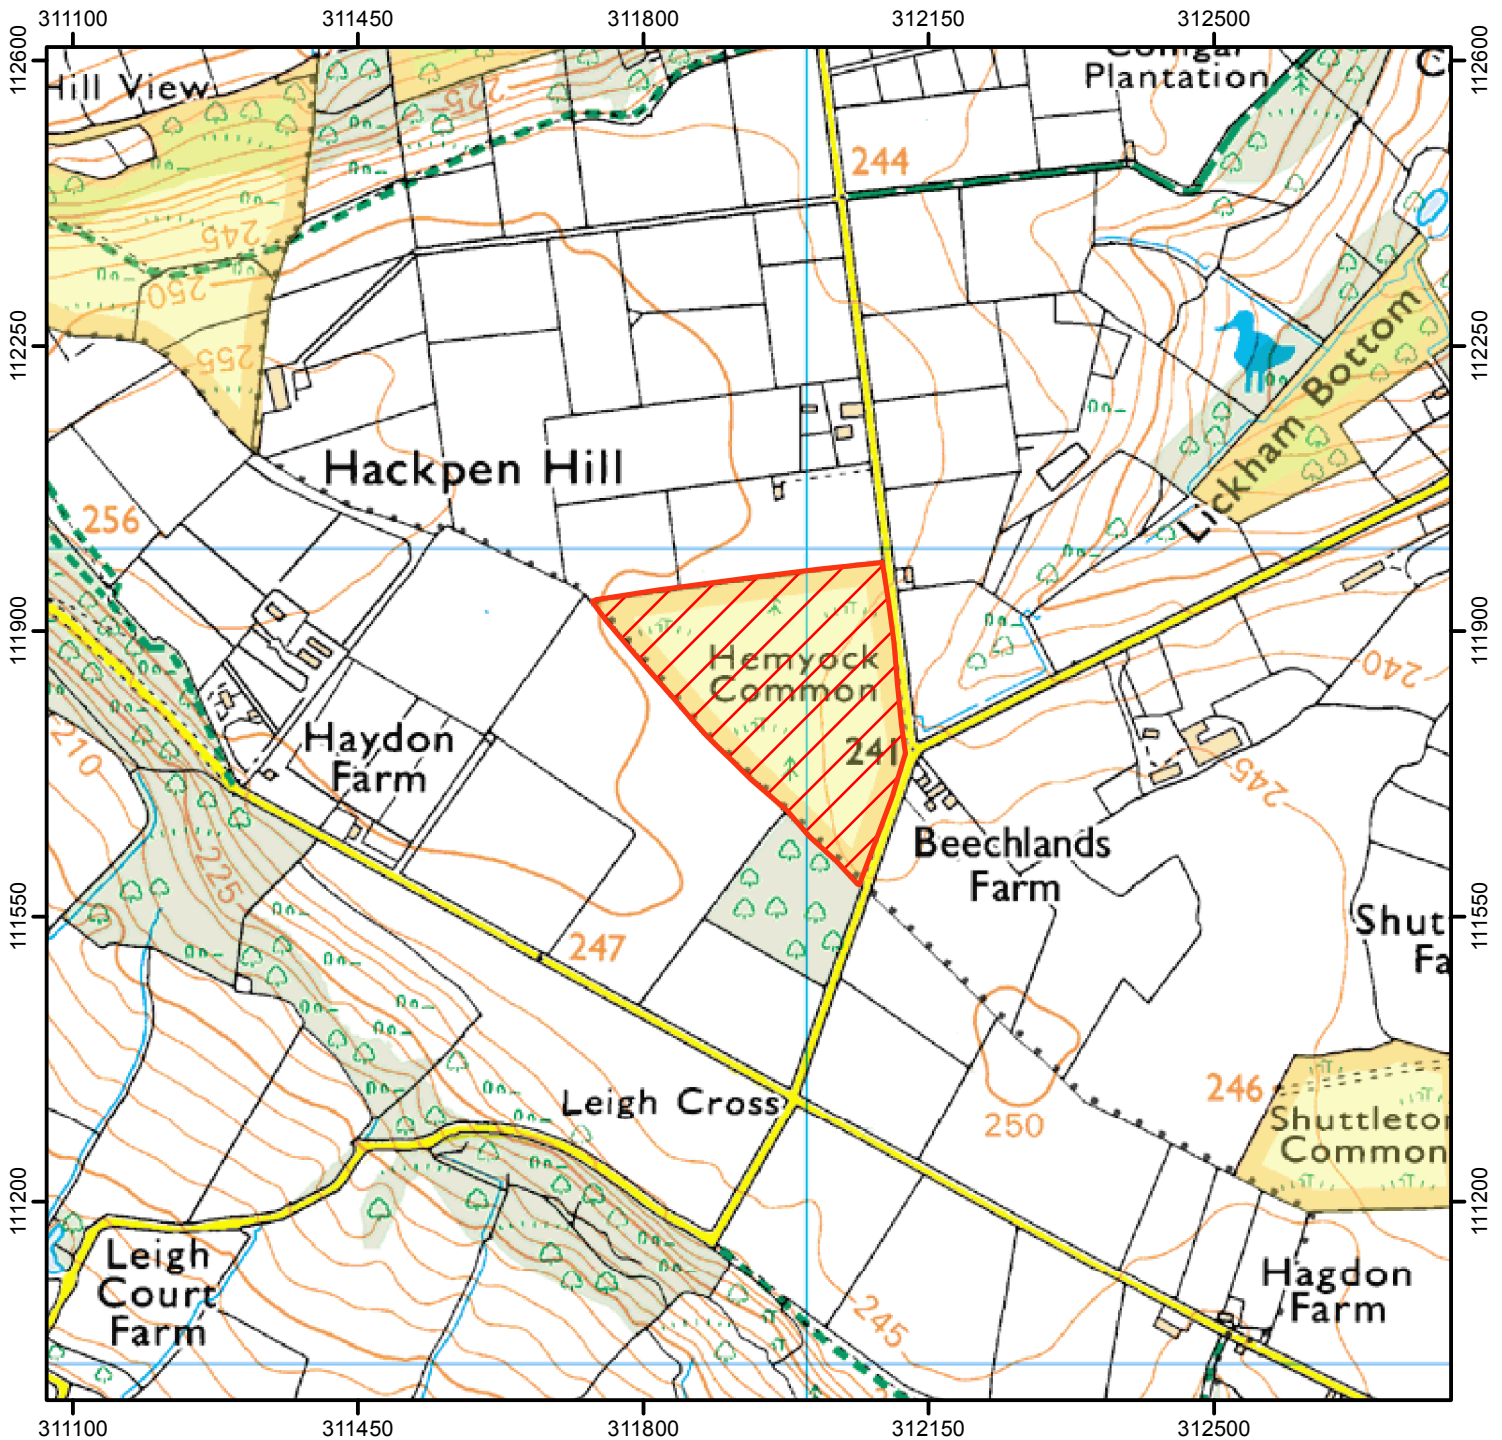

# NO OPEN ACCESS

The open access land shown hatched on the map below is temporarily closed when shooting is in progress between 1pm and 6pm on the following days in 2018:

May 5th and 19th, June 2nd, 16th, and 30th,  
July 14th and 28th, August 11th and 25th  
September 8th and 22nd

This does not affect Public Rights of Way.

Case Number: 2013036672

0 100 200 400 Metres

© Crown Copyright and database right 2018. Ordnance Survey 100022021

Restricted Open Access Land

Open Access Land

For more information call the Open Access Contact Centre on 0300 060 2091 or visit our website at [www.gov.uk/right-of-way-open-access-land/use-your-right-to-roam](http://www.gov.uk/right-of-way-open-access-land/use-your-right-to-roam)