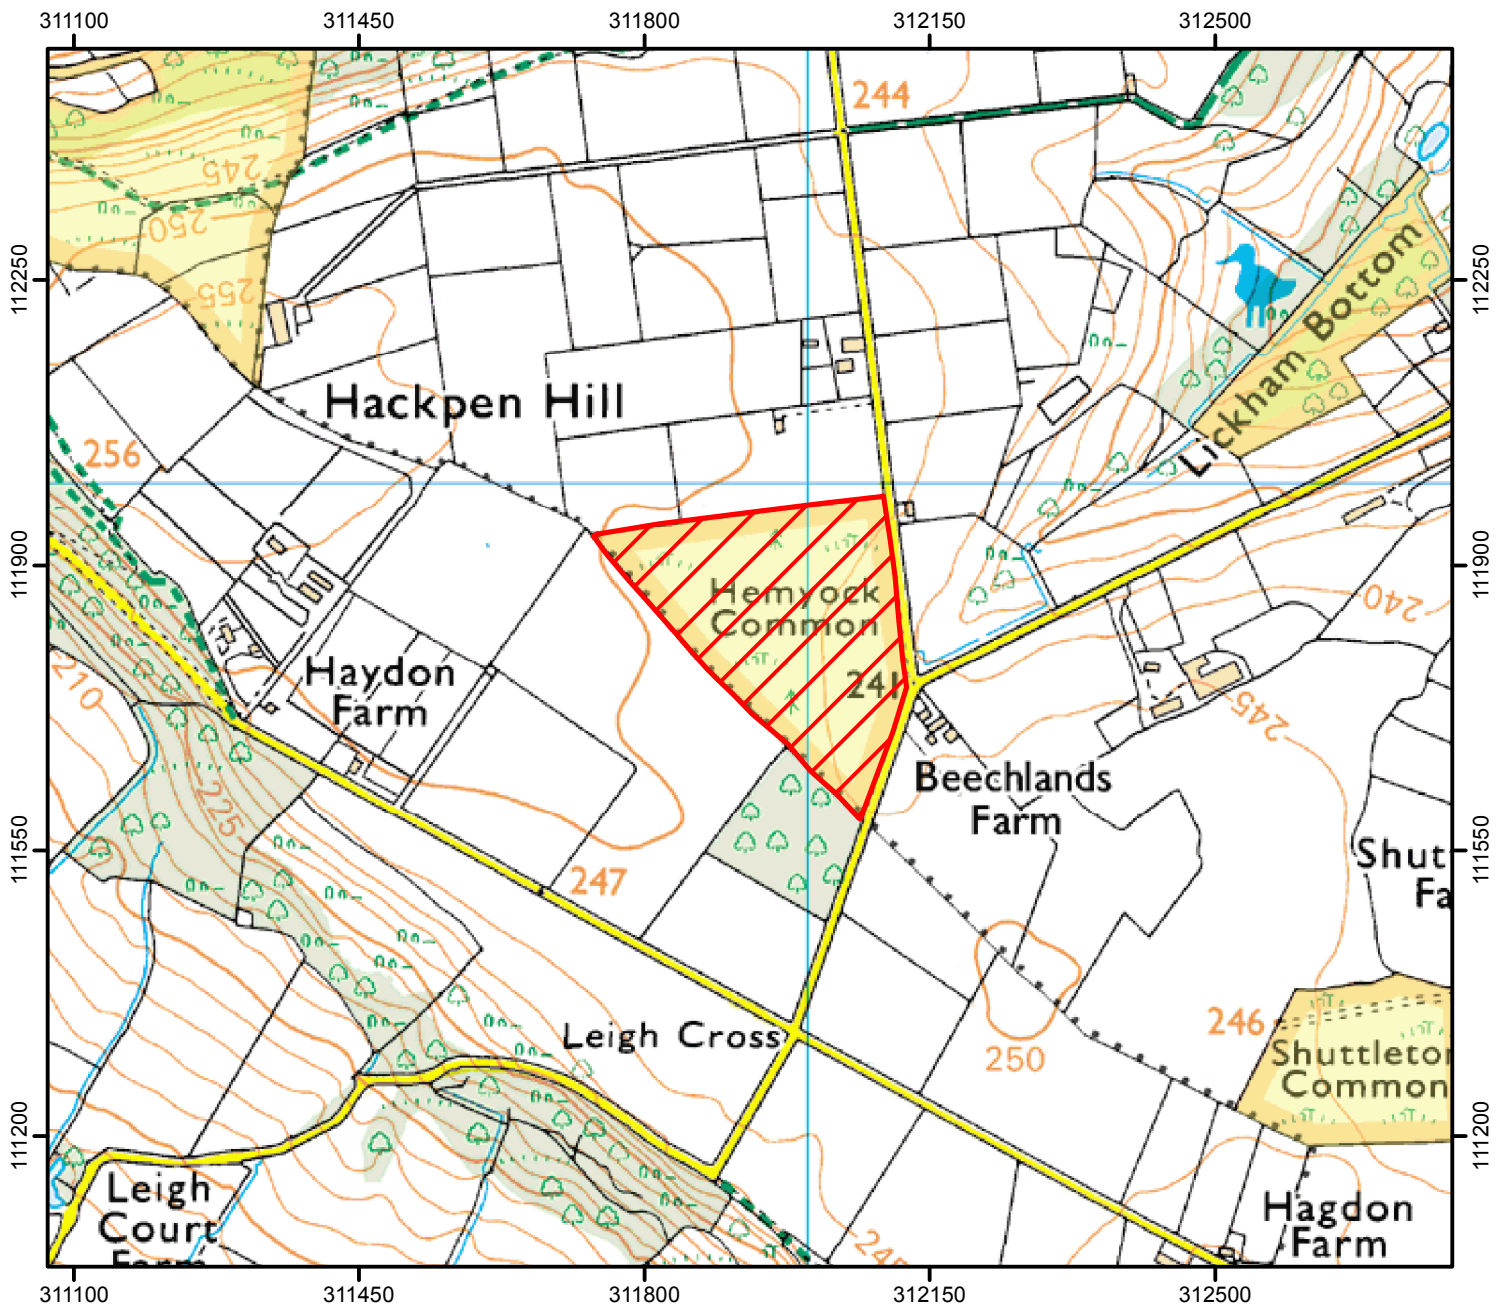

NATURAL
ENGLAND

NO OPEN ACCESS

The open access land shown hatched on the map below is temporarily closed when shooting is in progress between 1pm and 6pm on the following days in 2020

May 2nd, 16th and 30th

June 13th and 27th

July 11th and 25th

August 8th and 22nd

September 5th and 19th

This does not affect Public Rights of Way.

Case Number: 2013036672

0 100 200 400 600
Metres

© Crown Copyright and database right 2020.
Ordnance Survey 100022021

Restricted Open Access Land

Open Access Land

For more information call the Open Access Contact Centre on 0300 060 2091
or visit our website at www.gov.uk/right-of-way-open-access-land/use-your-right-to-roam