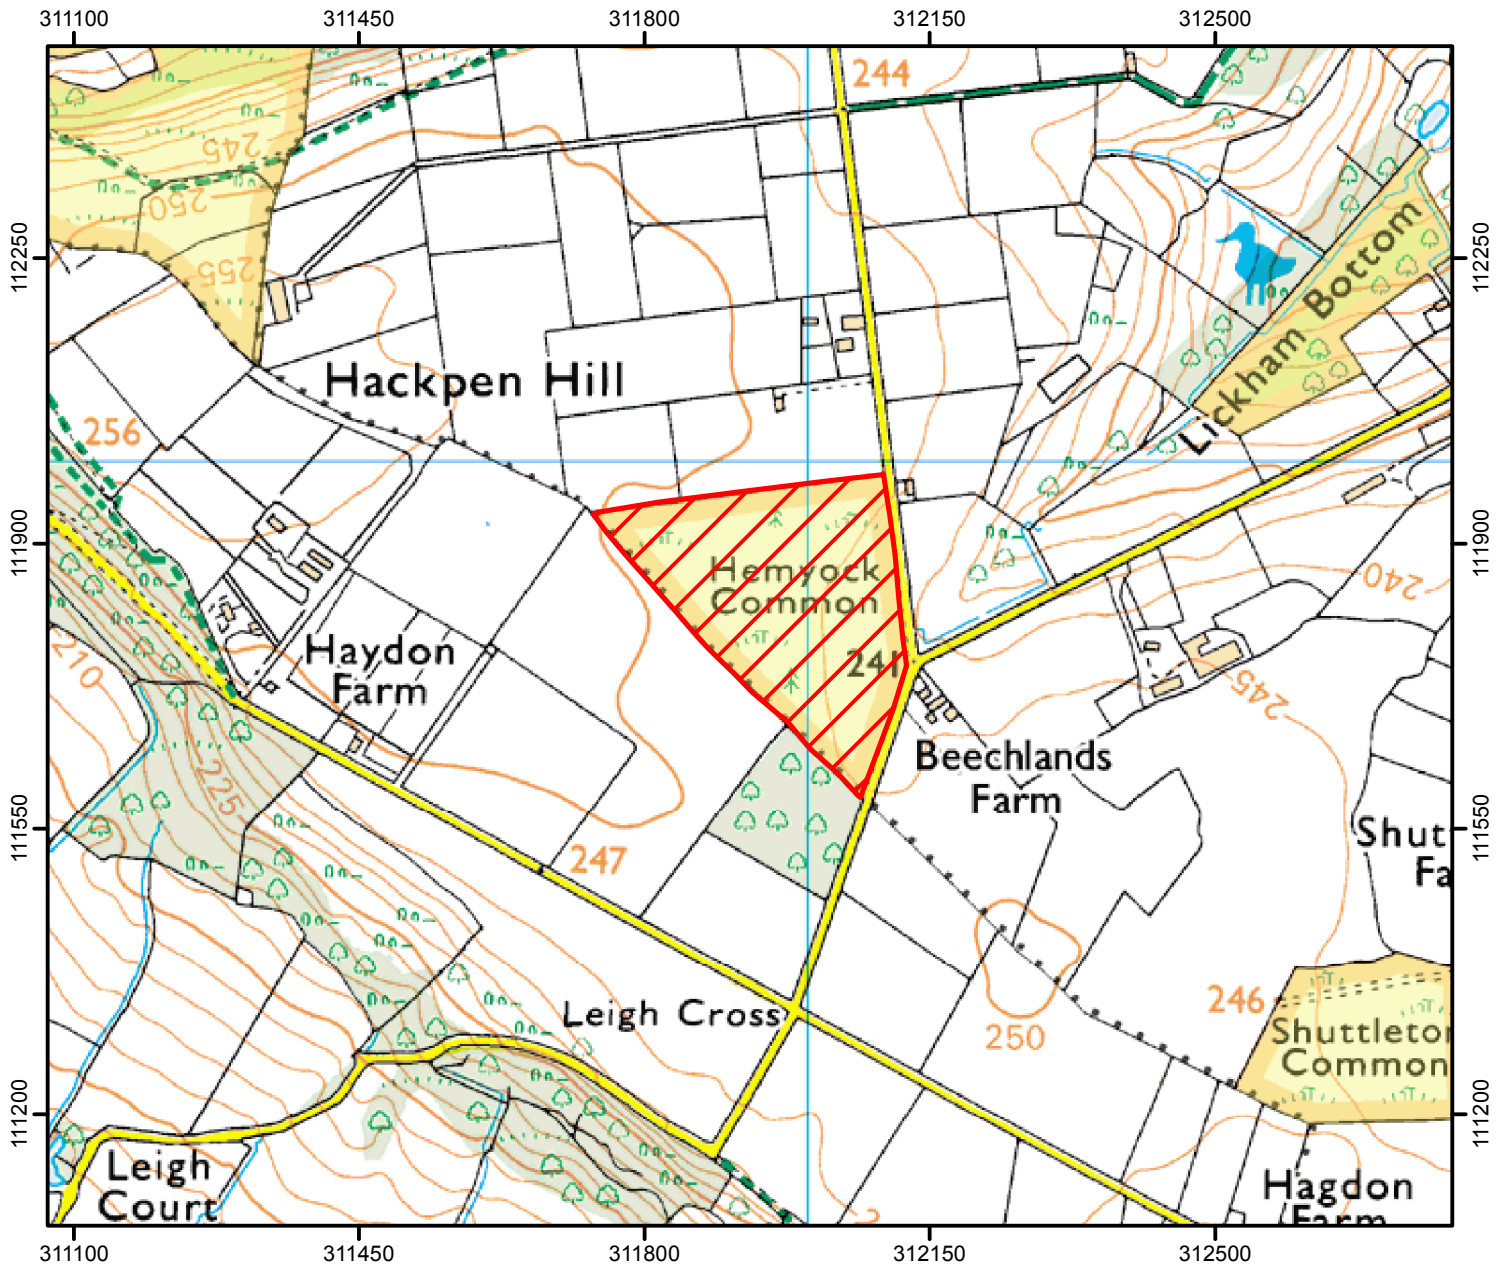

# NO OPEN ACCESS

The open access land shown hatched on the map below is temporarily closed when shooting is in progress between 1pm and 6pm on the following days in 2019:

March 9 & 23

April 6 & 20

May 04 and 18

June 01, 15 and 29

July 13 and 27

August 10 and 24

September 07 and 21

This does not affect Public Rights of Way.

Case Number: 2013036672

0 100 200 400 600  
Metres

© Crown Copyright and database right 2018.  
Ordnance Survey 100022021