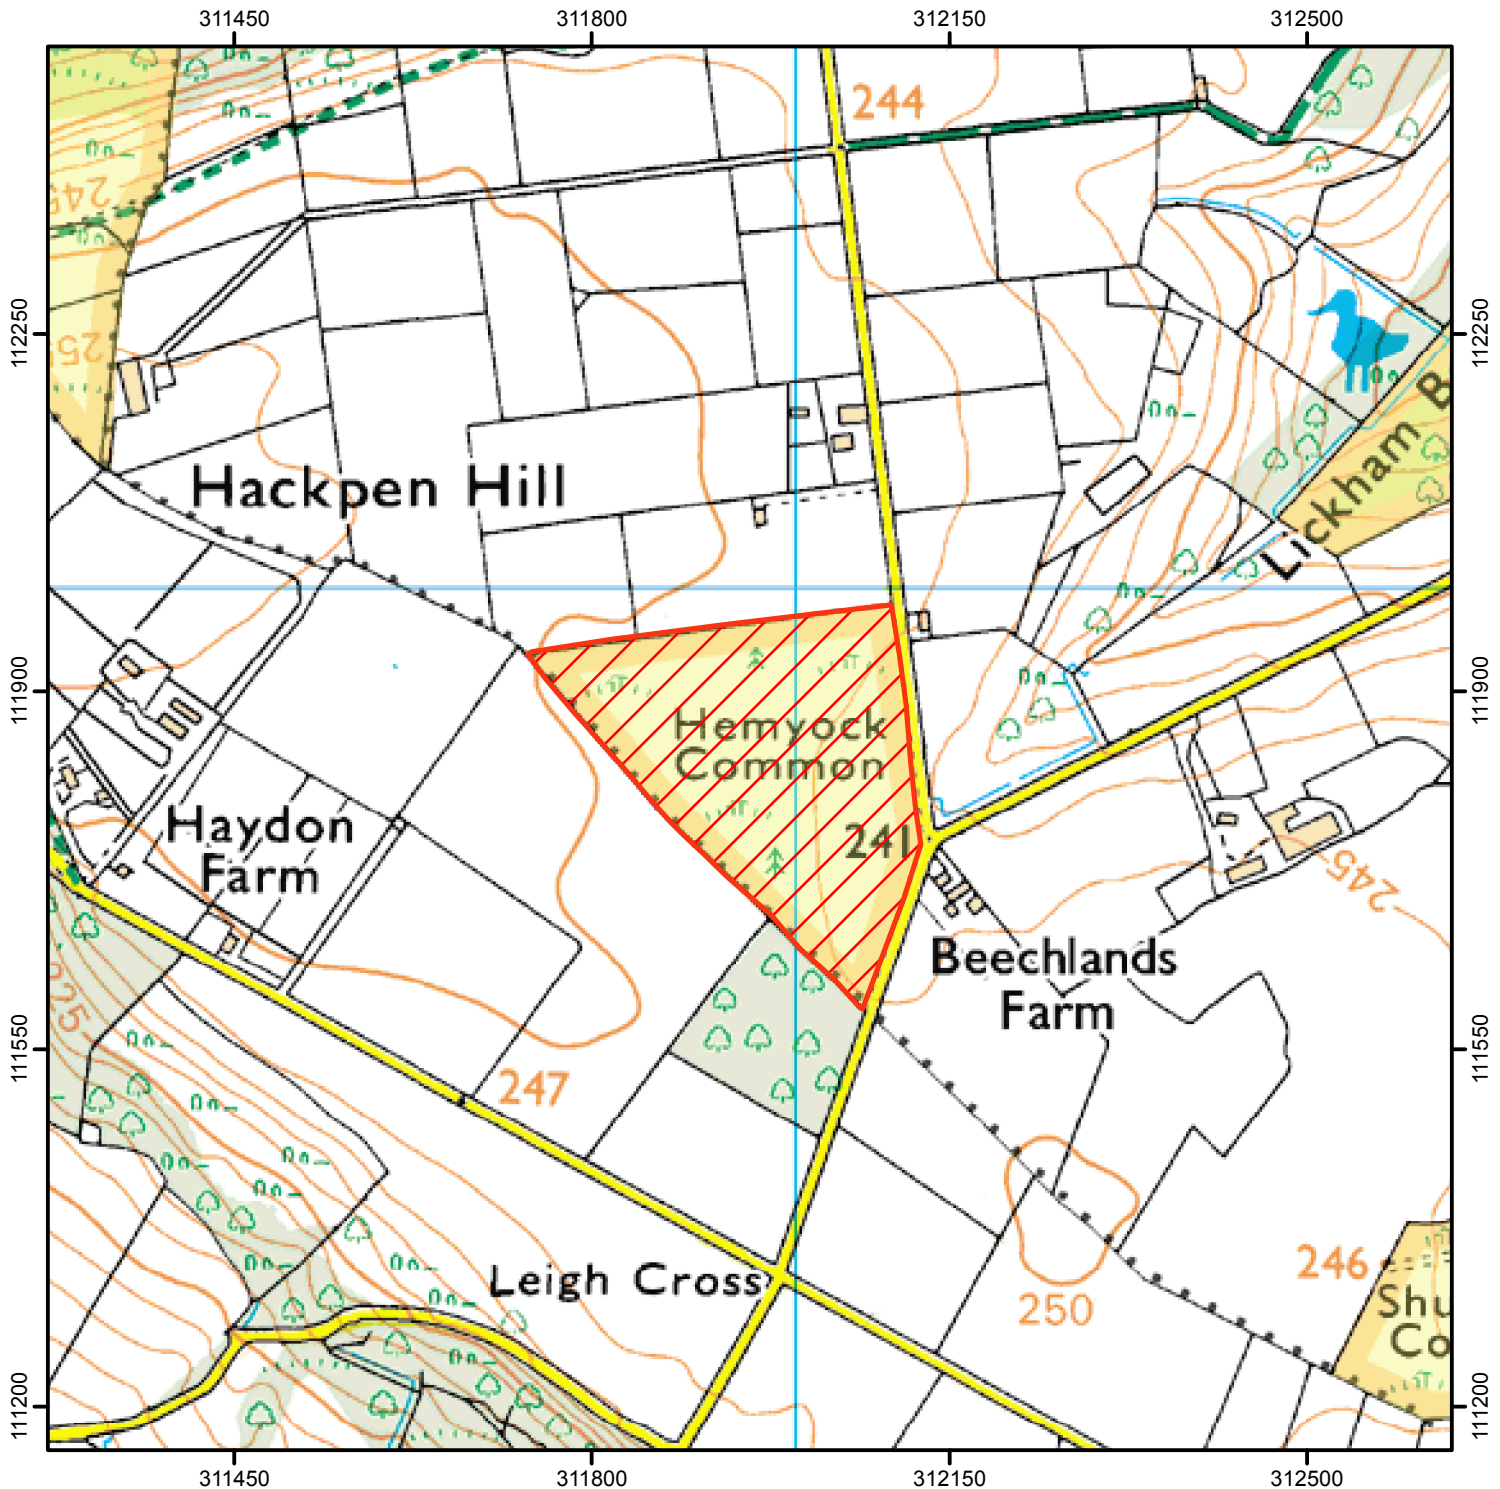

NO OPEN ACCESS

The open access land shown hatched on the map below is temporarily closed at the land manager's discretion. This does not affect Public Rights of Way

Closed between 1pm - 6pm on the given restriction date:
March 2014 - 22/03/2014

April 2014 - 05/04/2014, 19/04/2014

Case Number: 2014027075

0 100 200 400 Metres

© Crown Copyright and database right 2013. Ordnance Survey 100022021

Restricted Open Access Land

Open Access Land

For more information call the Open Access Contact Centre on 0845 100 3298 or visit our website at www.naturalengland.org.uk/openaccess