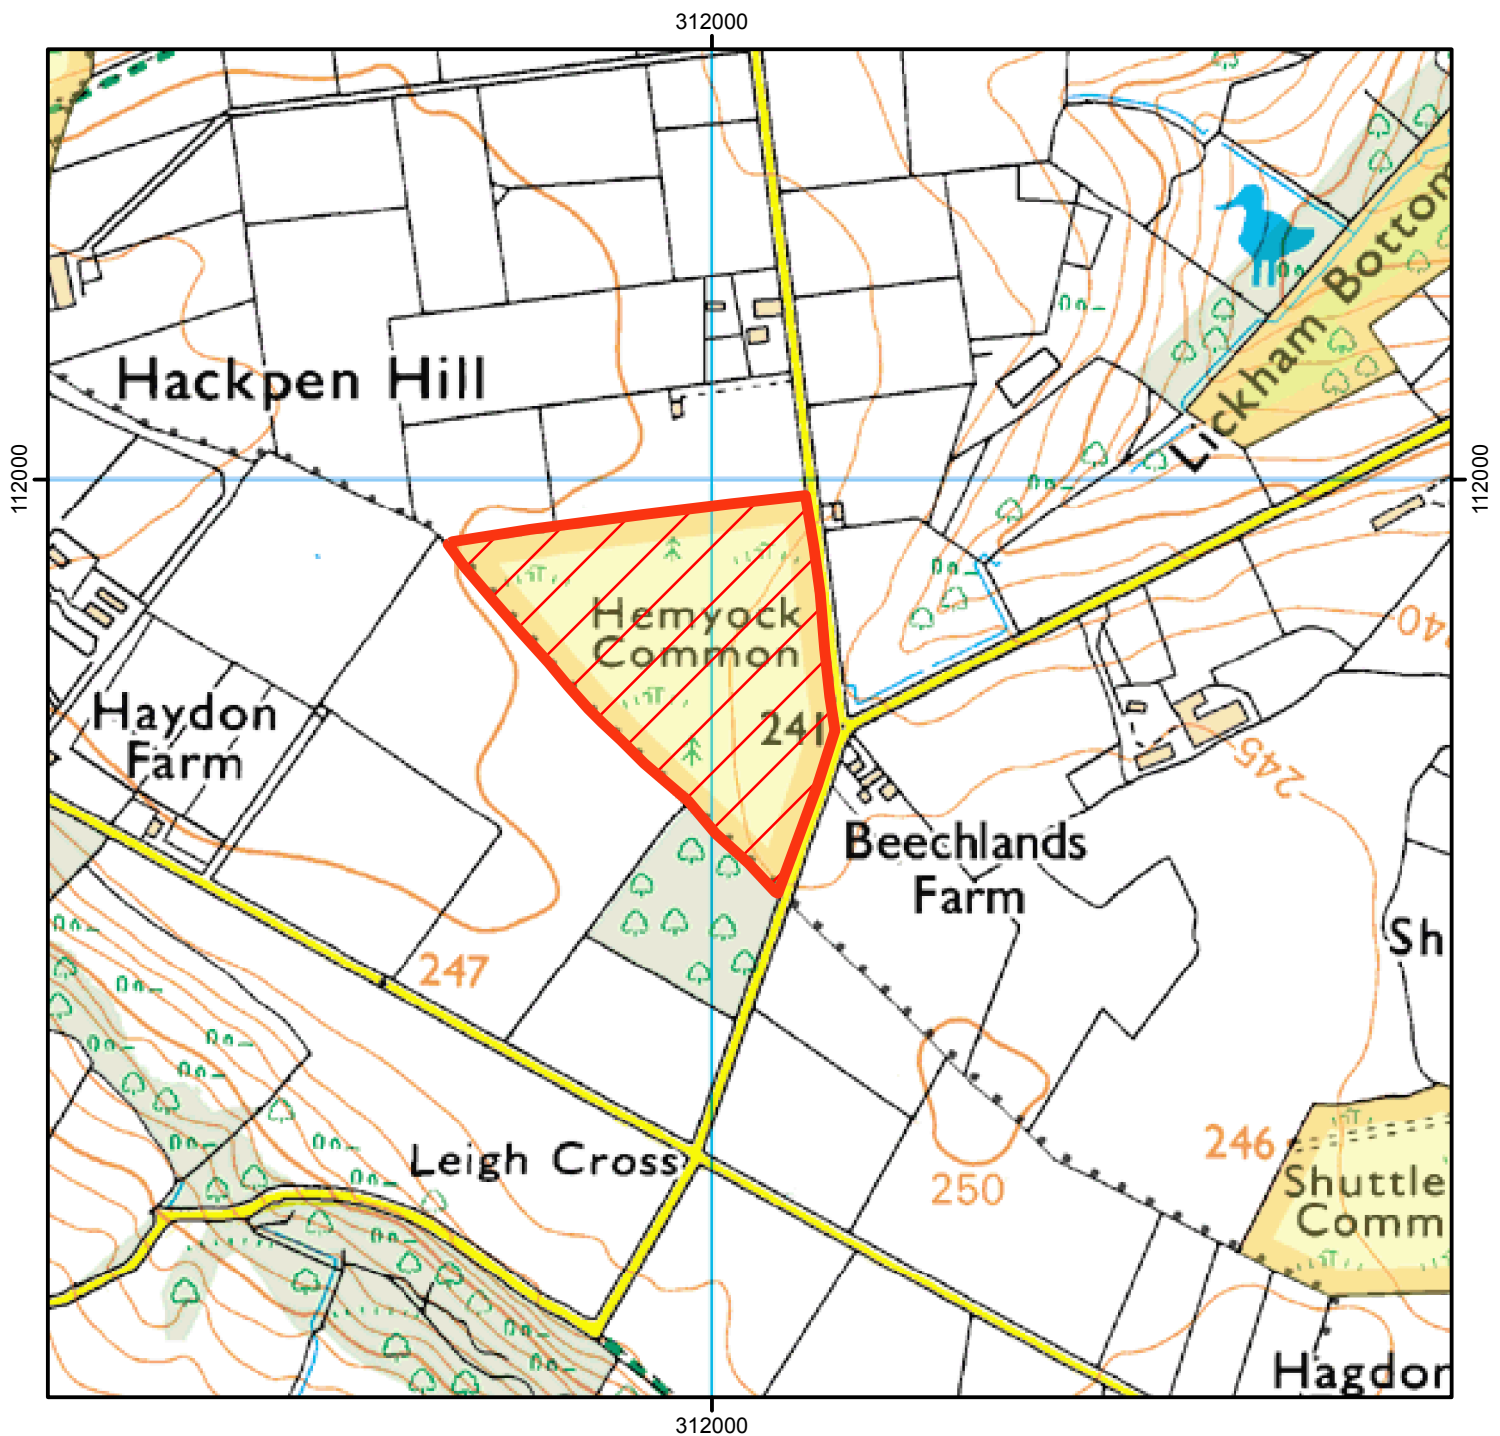

NATURAL
ENGLAND

NO OPEN ACCESS

The open access land shown hatched on the map below is temporarily closed at the land manager's discretion.

This does not affect Public Rights of Way

Closed in 2018 between 1pm and 6pm
on 10th and 24th March, and 7th and 21st April

Case Number: 2017098520

0 200 400
Metres

© Crown Copyright and database right 2018.
Ordnance Survey 100022021

Restricted Open Access Land

Open Access Land

For more information call the Open Access Contact Centre on 0300 060 2091
or visit our website at www.gov.uk/right-of-way-open-access/use-your-right-to-roam