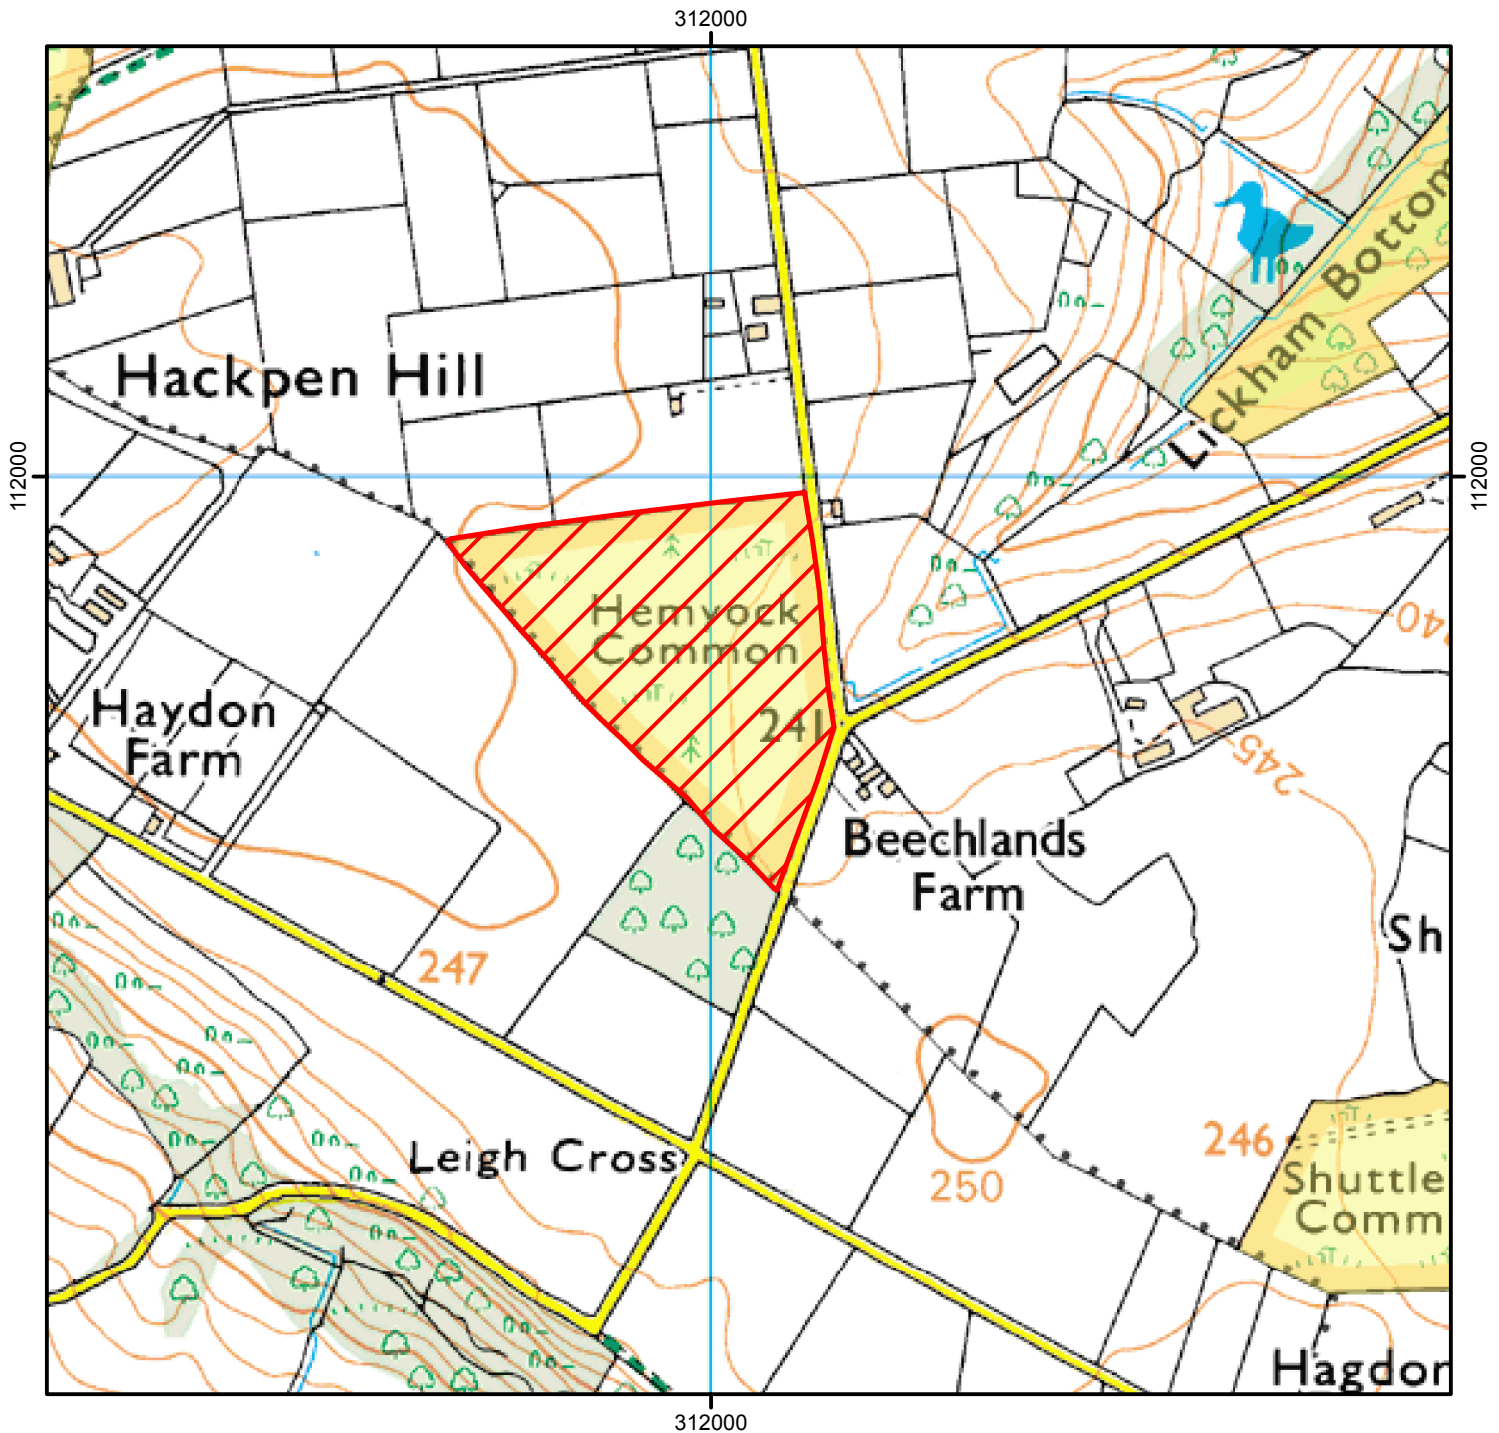

NO OPEN ACCESS

The open access land shown hatched on the map below is temporarily closed at the land manager's discretion. This does not affect Public Rights of Way

Closed in 2020 between 1pm and 6pm
March 7th and 21st
April 4th and 18th

Case Number: 2020019037

0 200 400 Metres

© Crown Copyright and database right 2020. Ordnance Survey 100022021

 Restricted Open Access Land

 Open Access Land

For more information call the Open Access Contact Centre on 0300 060 2091 or visit our website at www.gov.uk/right-of-way-open-access/use-your-right-to-roam