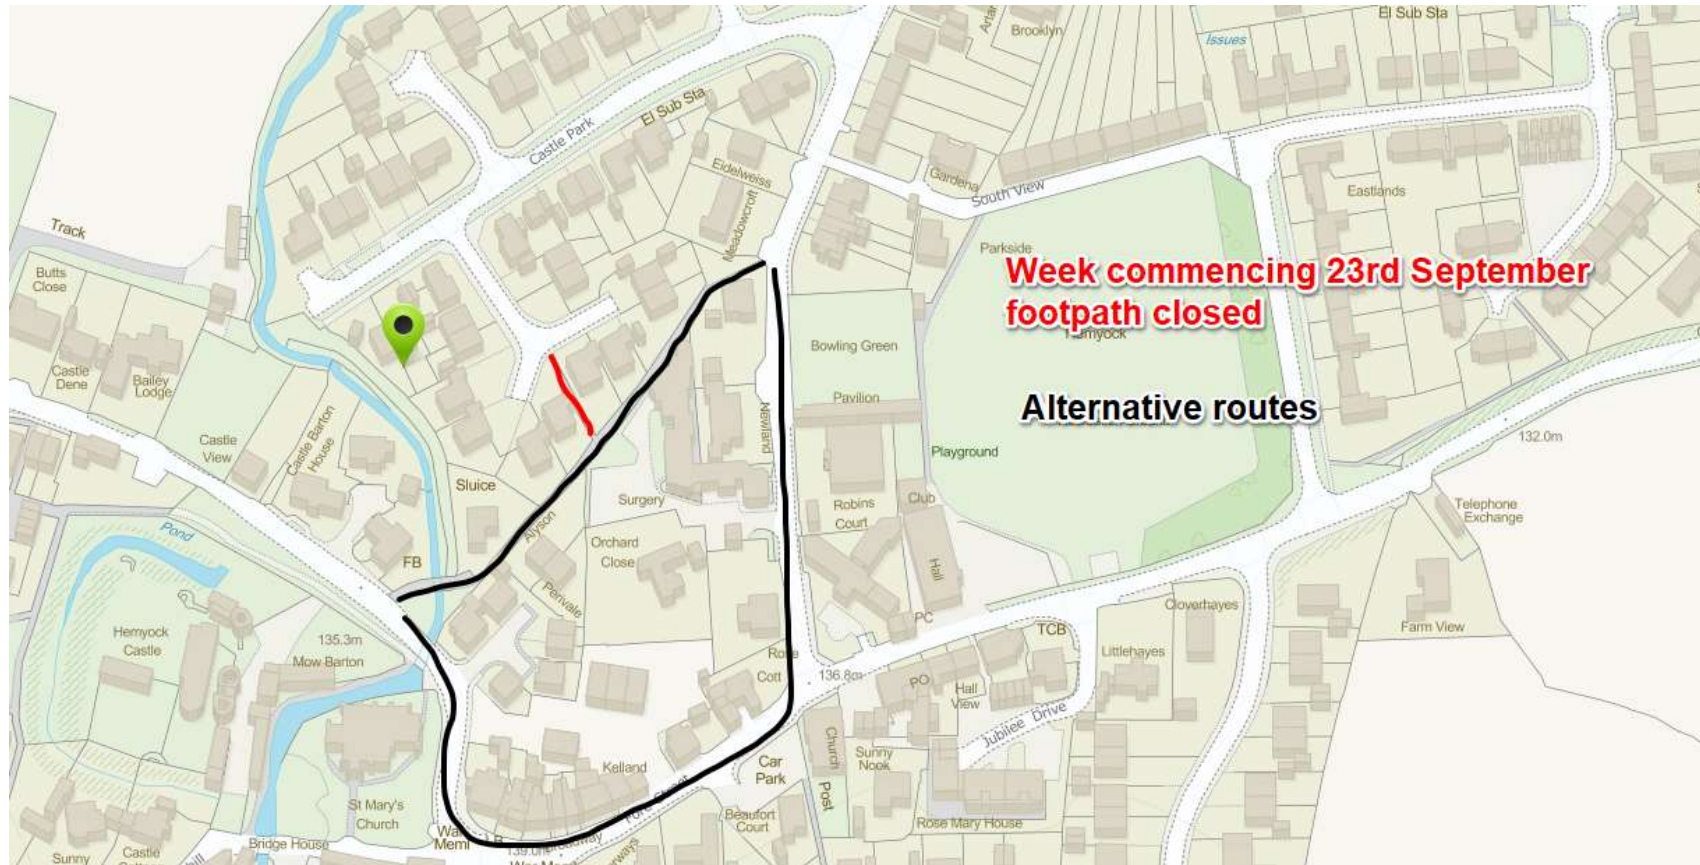

PLEASE NOTE - FOOTPATH CLOSED

PLEASE BEAR WITH US WHILST THE FOOTPATH IS BEING RESURFACED
PLEASE USE ALTERNATIVE ROUTE.

WEEK COMMENCING 23RD SEPTEMBER FOR APPROX. 5 DAYS.