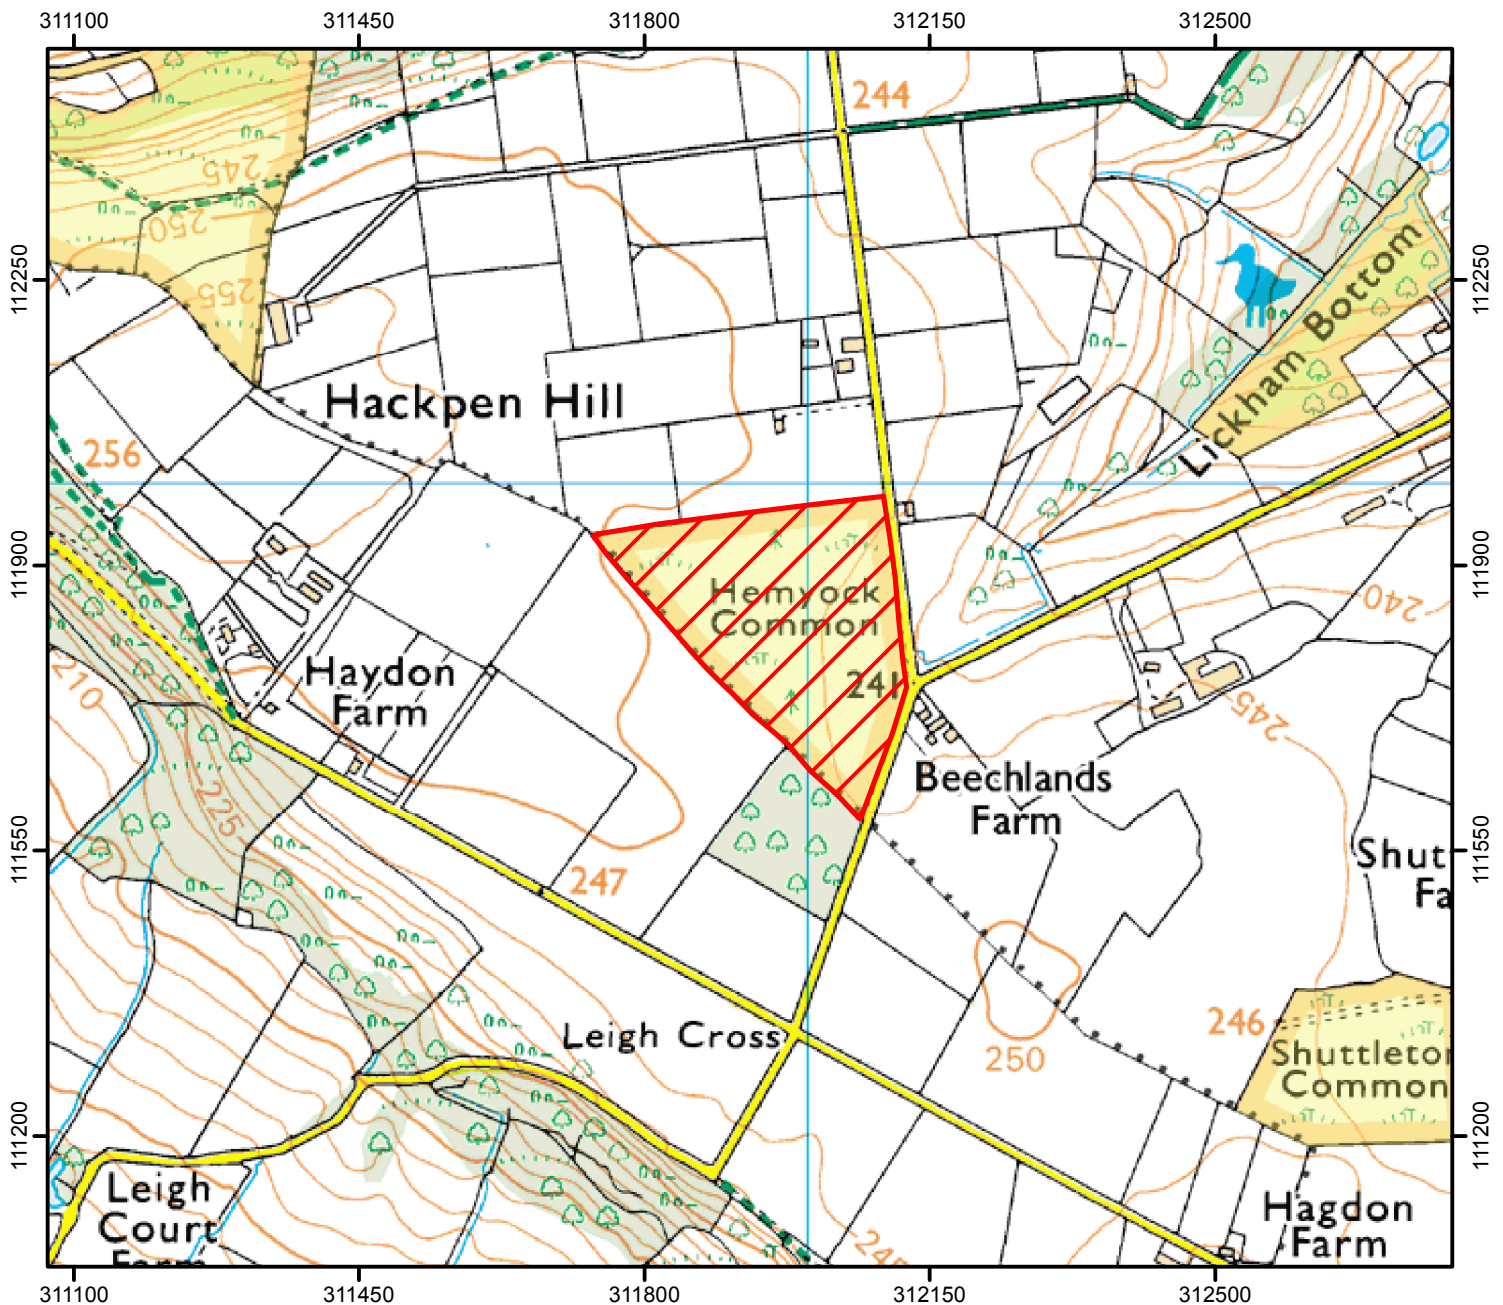

NATURAL
ENGLAND

NO OPEN ACCESS

The open access land shown hatched on the map below is temporarily closed when shooting is in progress between 1pm and 6pm on the following days in 2021

May 8th and 22nd

June 5th and 19th

July 3rd, 17th and 31st

August 14th and 28th

September 11th and 25th

This does not affect Public Rights of Way.

Case Number: 2013036672

0 100 200 400 600
Metres

© Crown Copyright and database right 2021
Ordnance Survey 100022021

Restricted Open Access Land

Open Access Land

For more information call the Open Access Contact Centre on 0300 060 2091
or visit our website at www.gov.uk/right-of-way-open-access-land/use-your-right-to-roam