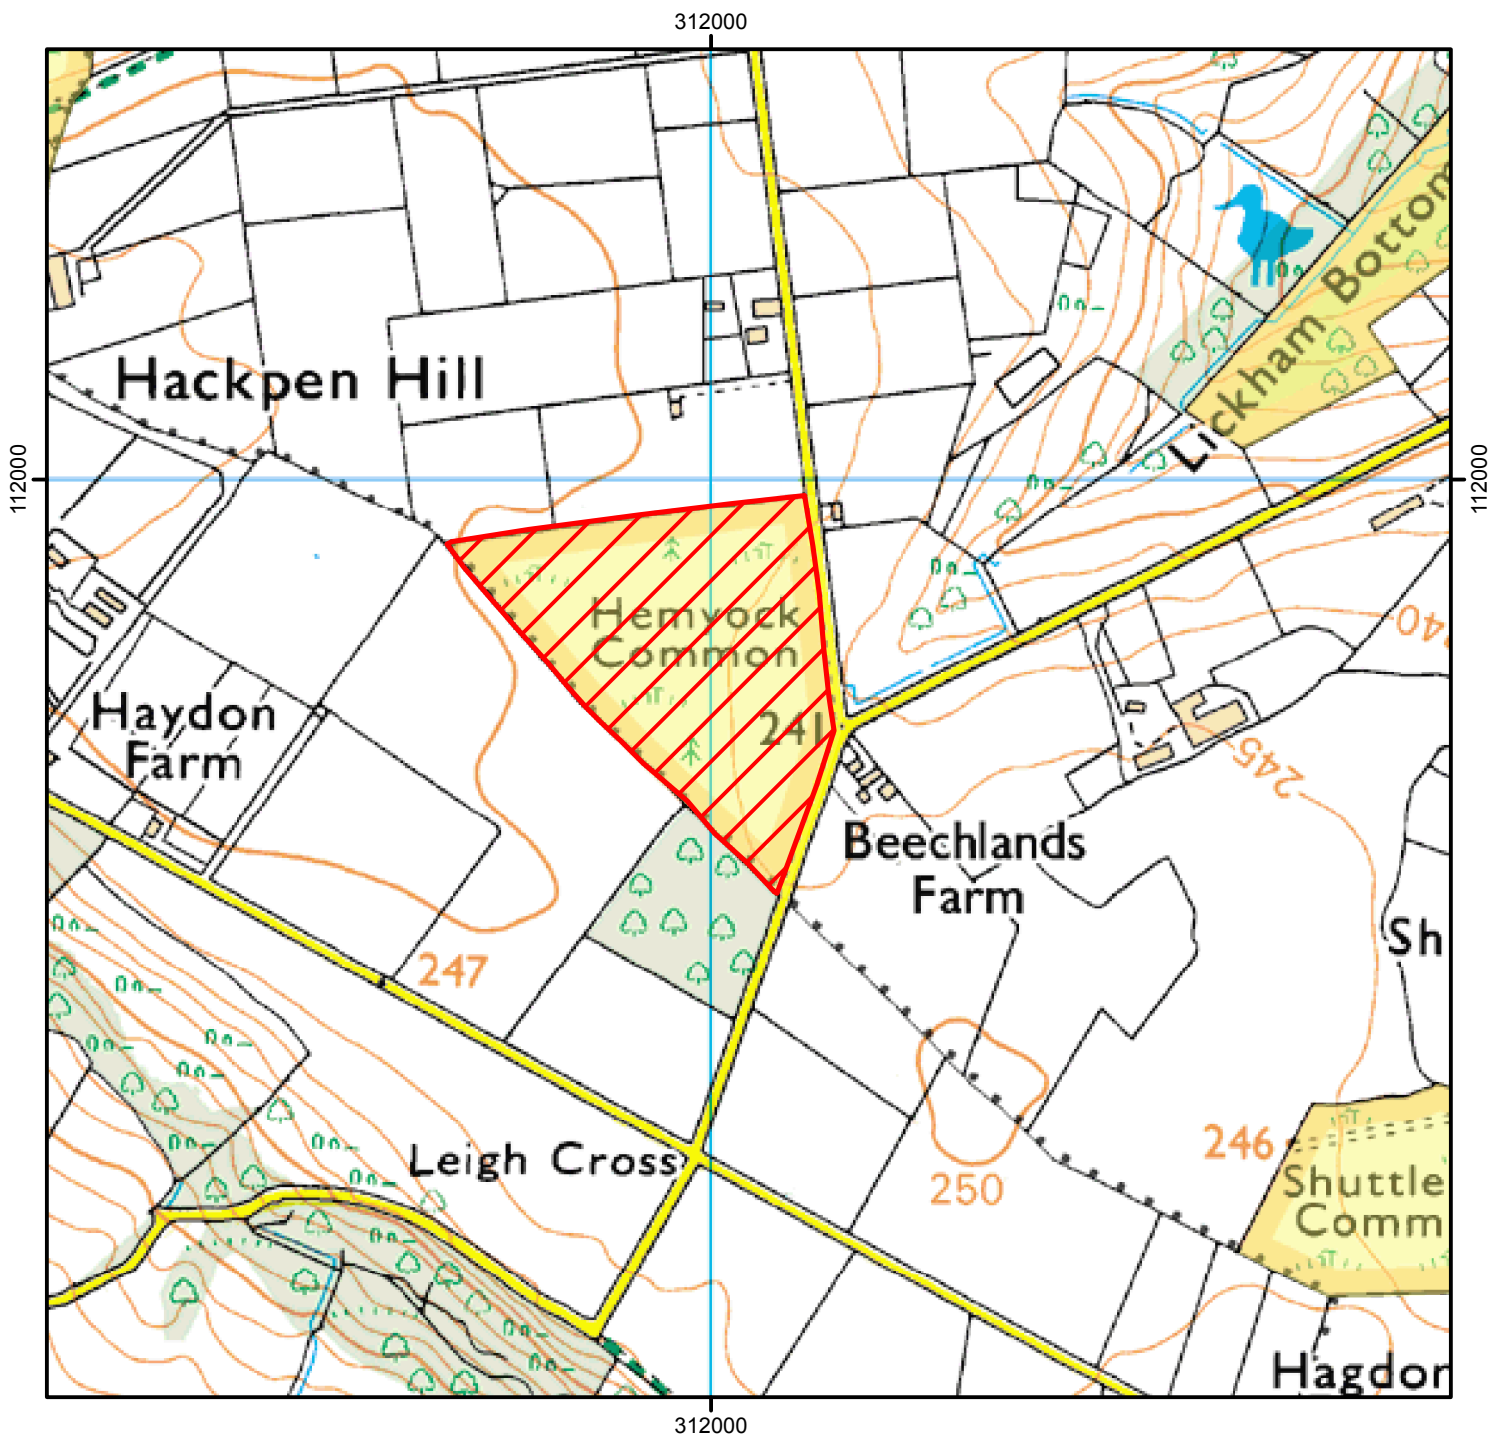

NATURAL
ENGLAND

NO OPEN ACCESS

The open access land shown hatched on the map below is temporarily closed at the land manager's discretion. This does not affect Public Rights of Way

Closed in 2021 between 1pm and 6pm

March 13th and 17th

April 10th and 24th

Case Number: 2021019325

0 200 400
Metres

© Crown Copyright and database right 2021.
Ordnance Survey 100022021

Restricted Open Access Land

Open Access Land

For more information call the Open Access Contact Centre on 0300 060 2091
or visit our website at www.gov.uk/right-of-way-open-access/use-your-right-to-roam