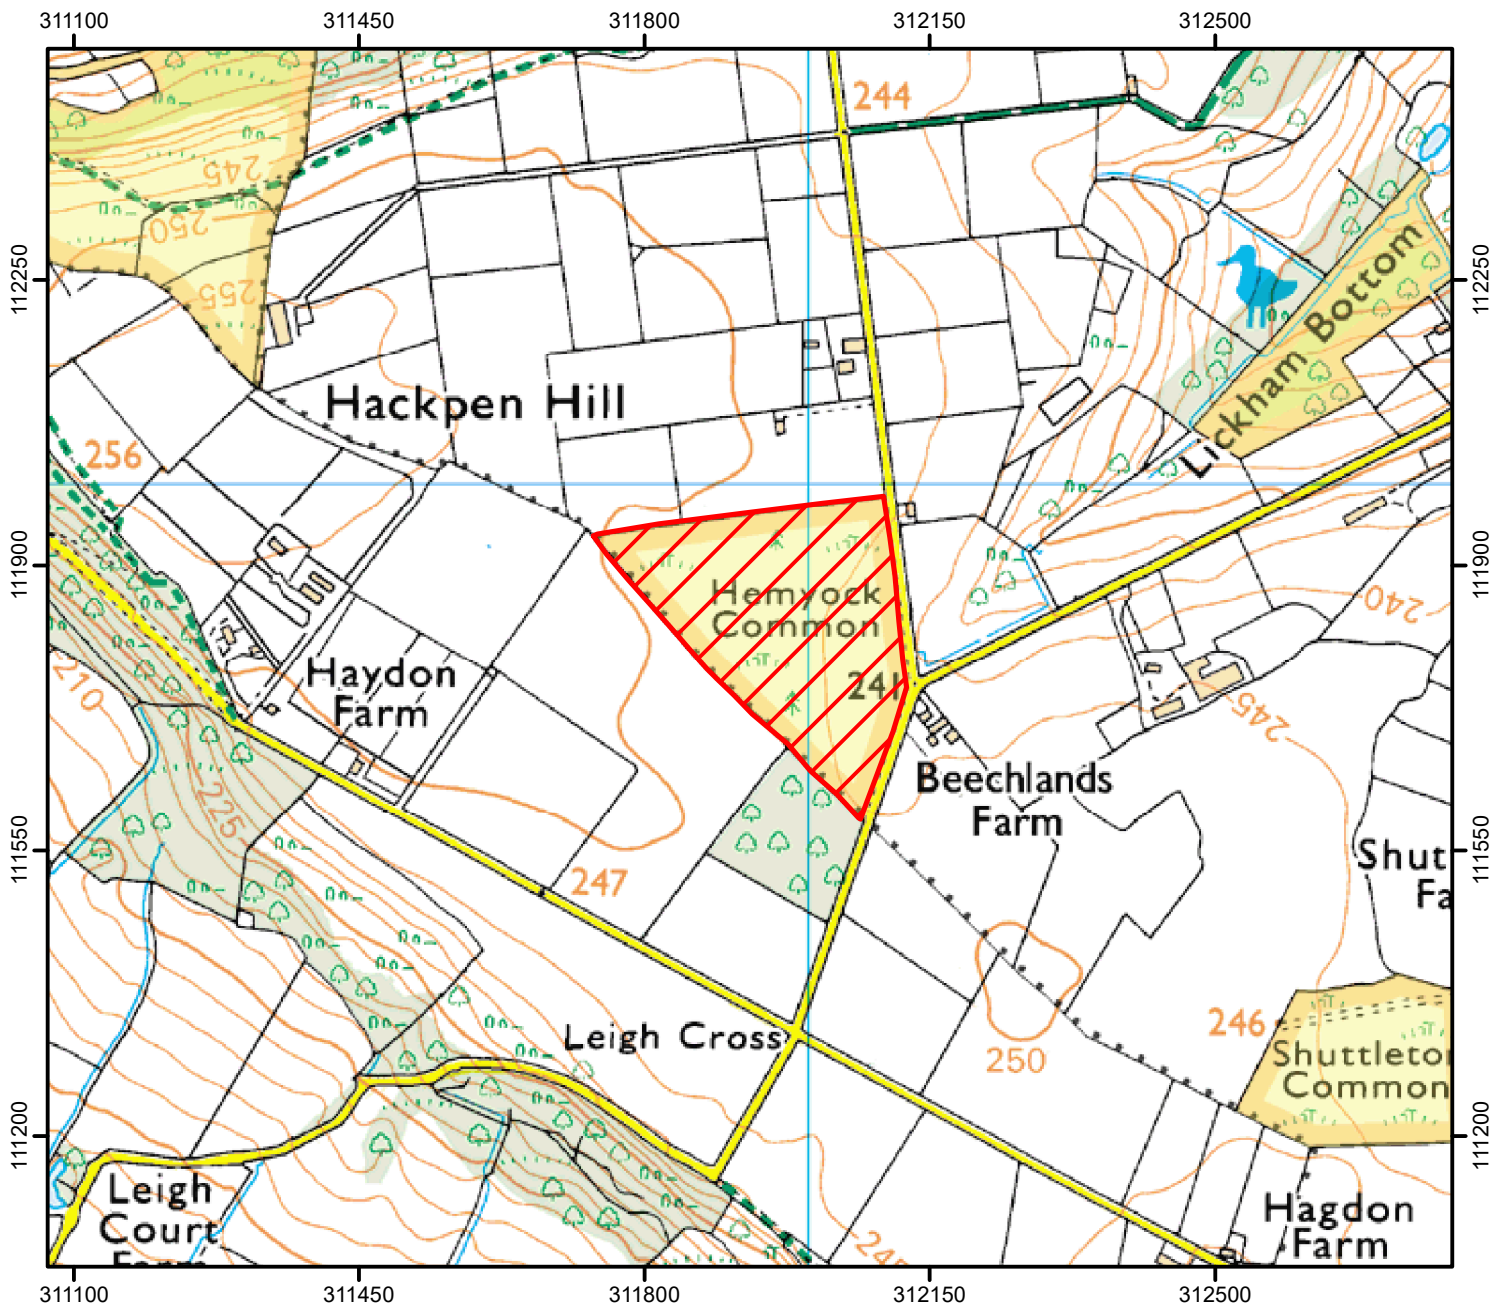

NATURAL
ENGLAND

NO OPEN ACCESS

The open access land shown hatched on the map below is temporarily closed when shooting is in progress between 1pm and 6pm on the following days in 2022

May 7th and 21st

June 4th and 18th

July 2nd, 16th and 30th

August 13th and 27th

September 10th and 24th

This does not affect Public Rights of Way. Case Number: 2013036672

0 100 200 400 600
Metres

Restricted Open Access Land

Open Access Land

© Crown Copyright and database right 2022
Ordnance Survey 100022021

For more information call the Open Access Contact Centre on 0300 060 2091
or visit our website at www.gov.uk/right-of-way-open-access-land/use-your-right-to-roam