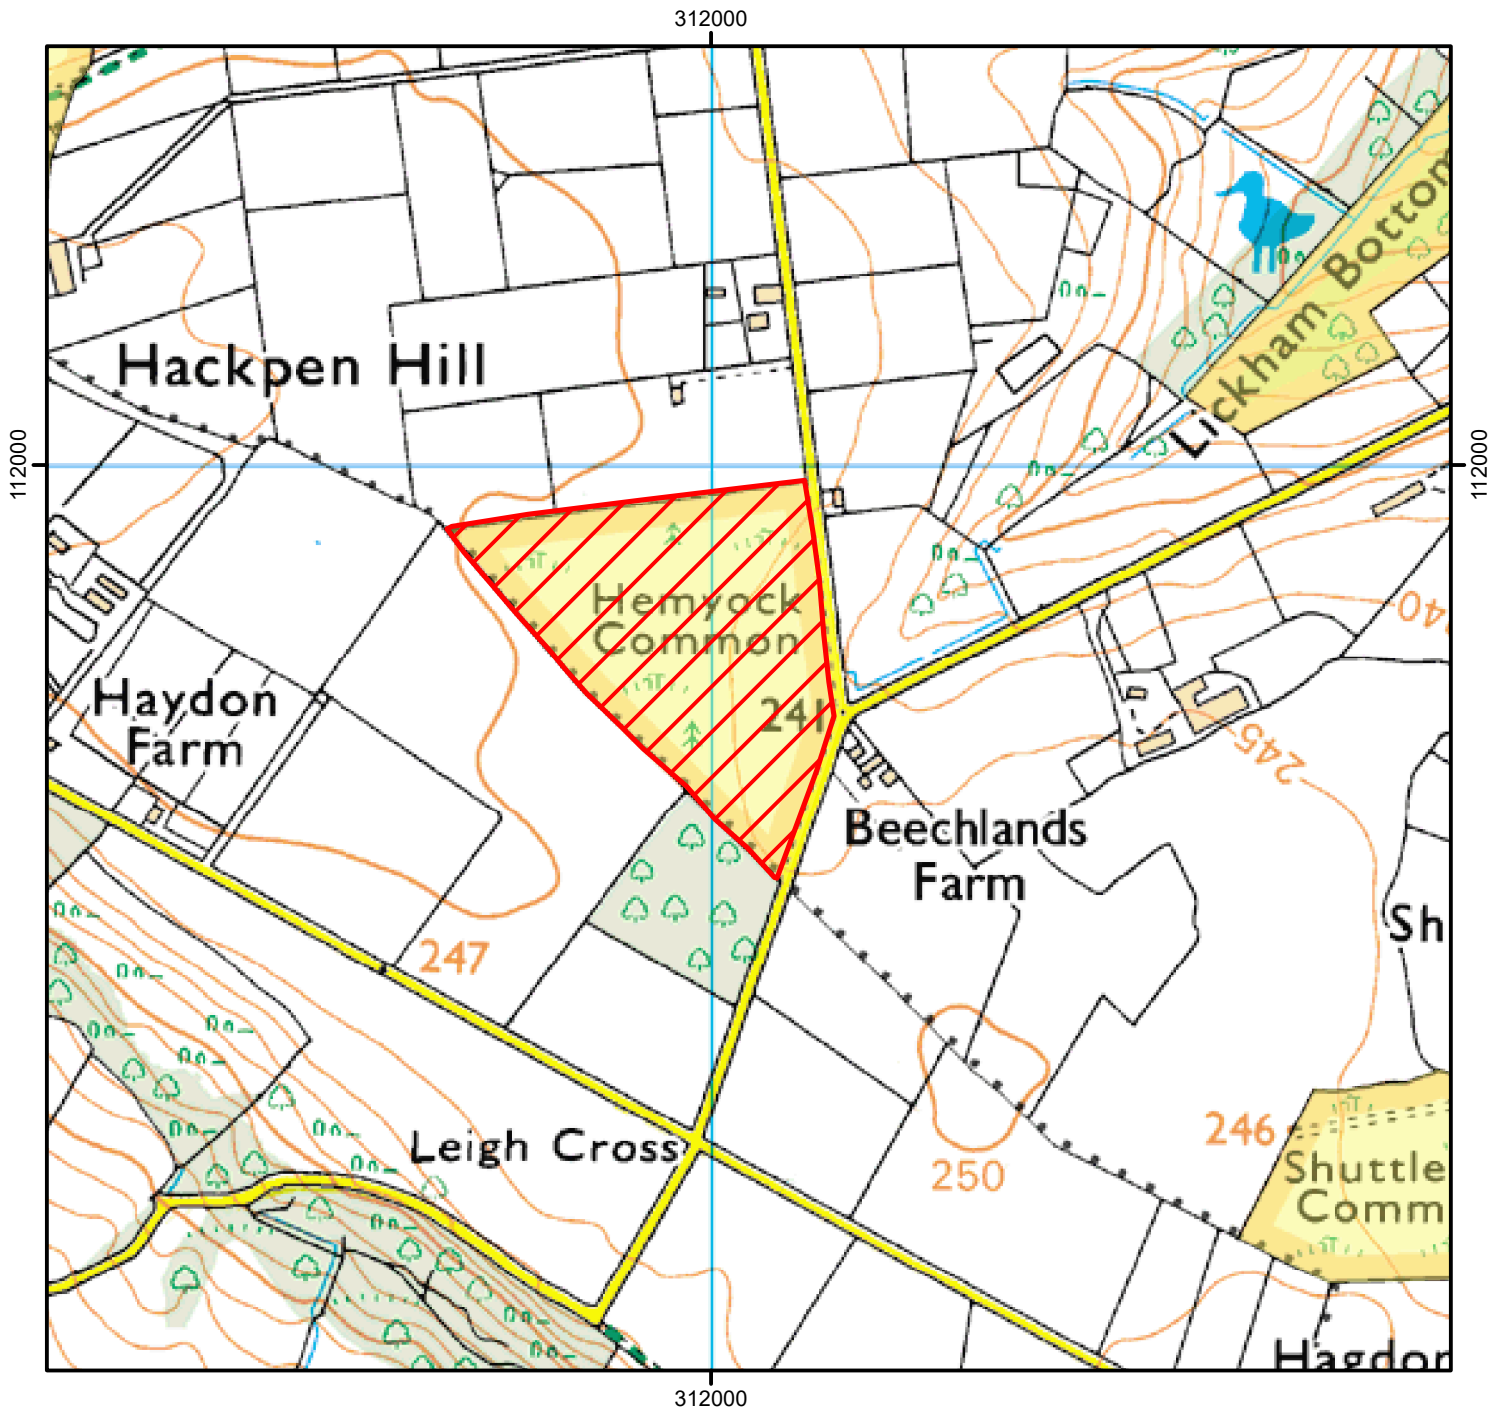

# NO OPEN ACCESS

The open access land shown hatched on the map below is temporarily closed at the land manager's discretion.

This does not affect Public Rights of Way

Closed in 2022 between 1pm and 6pm on  
March 12th and 26th, April 9th and 23rd

Case Number: 2022029550

 Restricted Open Access Land  
 Open Access Land

For more information call the Open Access Contact Centre on 0300 060 2091  
or visit our website at [www.gov.uk/right-of-way-open-access/use-your-right-to-roam](http://www.gov.uk/right-of-way-open-access/use-your-right-to-roam)