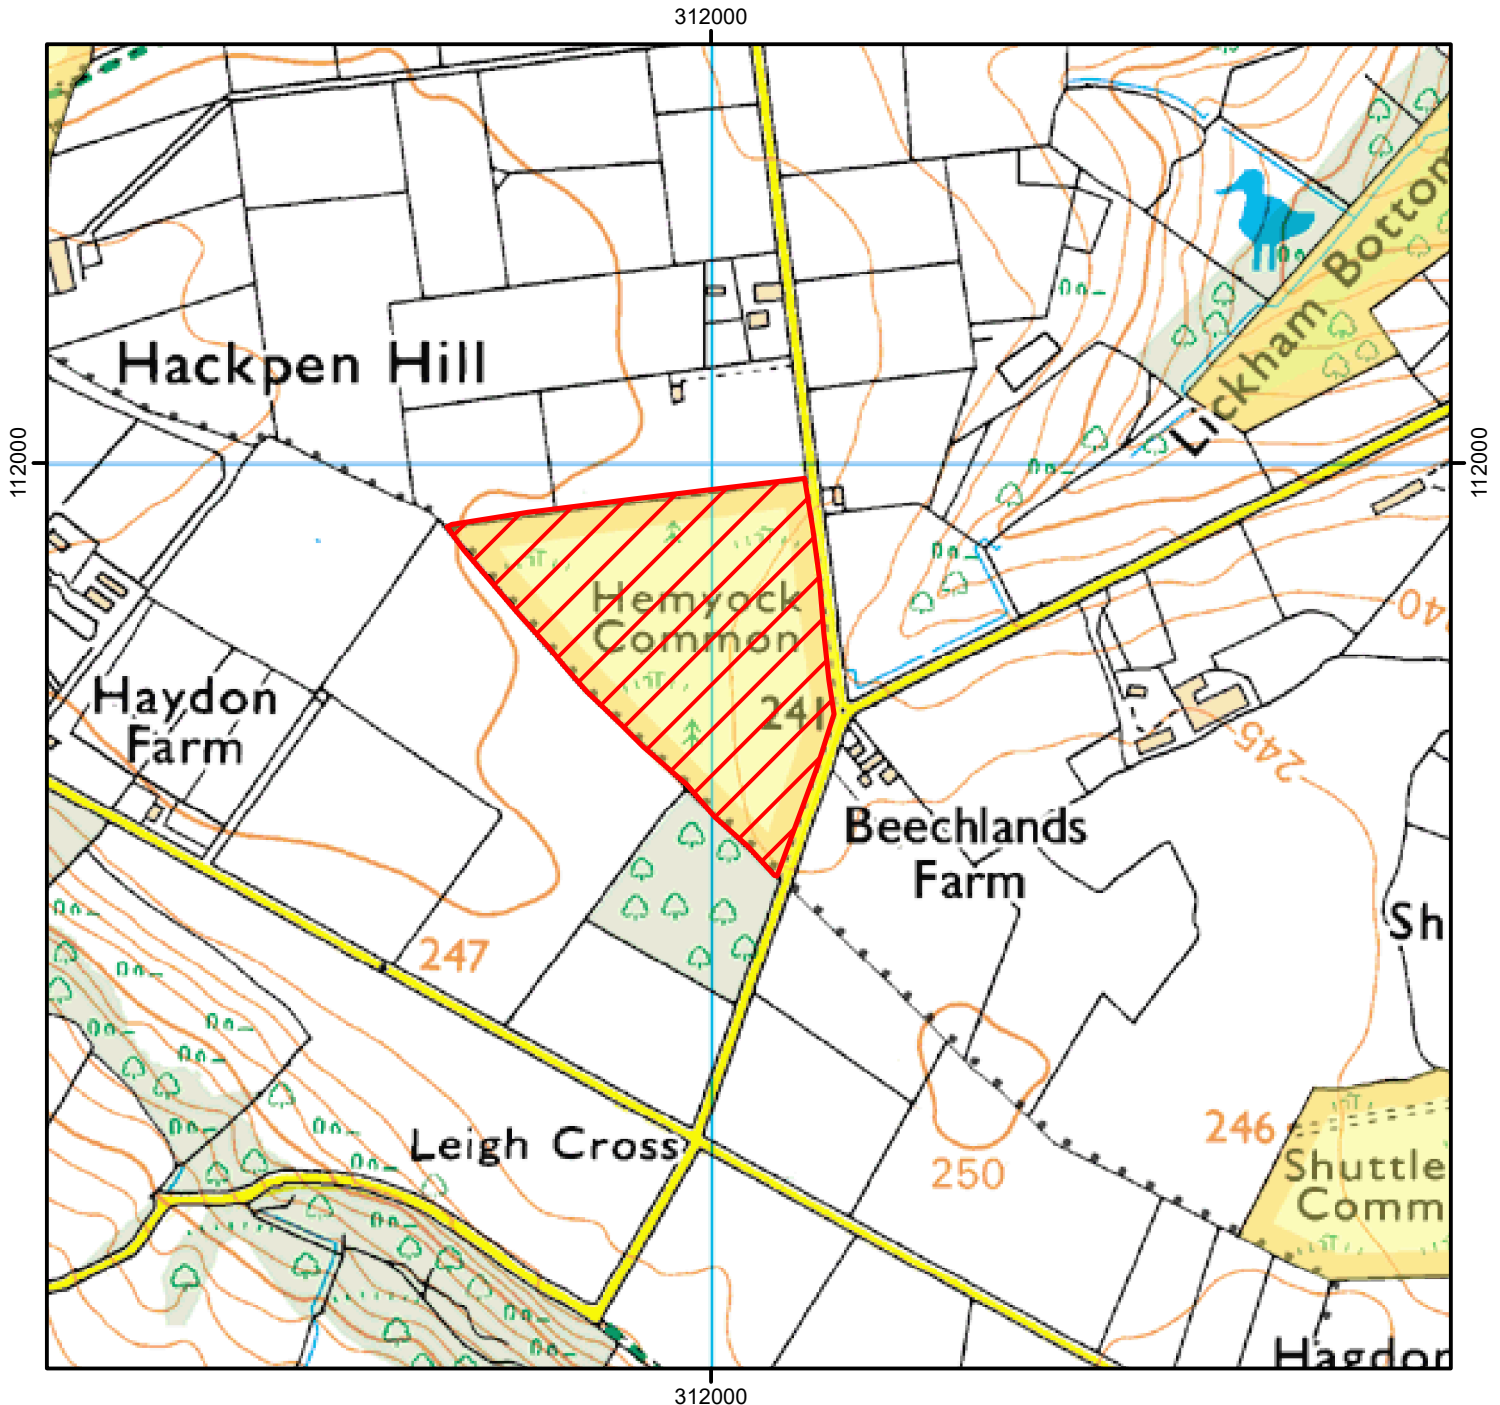

NO OPEN ACCESS

The open access land shown hatched on the map below is temporarily closed at the land manager's discretion. This does not affect Public Rights of Way

Closed in 2023 between 1pm and 6pm on

March 25, April 8 & 22, May 6 & 20,
June 3 & 17, July 1, 15 & 29

August 12 & 26, September 9 & 23

Case Number: 2023039835

 Restricted Open Access Land
 Open Access Land

For more information call the Open Access Contact Centre on 0300 060 2091 or visit our website at www.gov.uk/right-of-way-open-access/use-your-right-to-roam